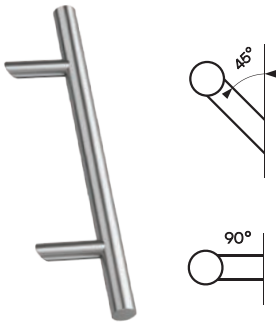

STRUCTURE TYPES

Scan the QR code and check our full range of colours

*Additional colours are outside the standard price list; please contact us for details.

PULLS

A designer door element that perfectly matches modern construction. It comes in various lengths and shapes. In a double-sided version or in combination with a handle inside. As an additional option, it can be equipped with a fingerprint reader.

PULL SS

DIA. **32 MM**
ANGLE BRACE: **45° OR 90°**
MATERIAL: **STAINLESS STEEL / STAINLESS STEEL RAL 9005**
LENGTH: **500 / 580 / 600 / 650 / 800 / 1000 / 1200 / 1400 / 1600 / 1800**

PULL KW

PROFILE: **RECTANGULAR 35x35 MM**
ANGLE BRACE: **45° OR 90°**
MATERIAL: **STAINLESS STEEL / STAINLESS STEEL RAL 9005**
LENGTH: **500 / 650 / 800 / 1000 / 1200 / 1400 / 1600 / 1800**

PULL PR45

PROFILE: **RECTANGULAR 20x40 MM**
MATERIAL: **STAINLESS STEEL / STAINLESS STEEL RAL 9005**
LENGTH: **500 / 650 / 800 / 1000 / 1200 / 1400 / 1600 / 1800**

PULL SE

DIA. **32 MM**
MATERIAL: **STAINLESS STEEL**
LENGTH: **396 / 696 / 1296**

PULL WB

DIA. **32 MM**
MATERIAL: **STAINLESS STEEL**
LENGTH: **519 / 802**

PULL CW

DIA. **32 MM**
MATERIAL: **STAINLESS STEEL**
LENGTH: **500 / 650 / 800 / 1400 / 1800**

PULL PROFILO-C

PROFILE: **RECTANGULAR**
MATERIAL: **STAINLESS STEEL / STAINLESS STEEL RAL 9005**
LENGTH: **FULL HEIGHT**