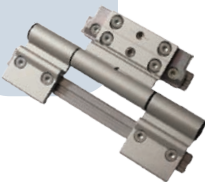

STANDARD SET OF INSERT PANEL DOORS

HANDLE/KNOB HANDLE/HANDLE

IN THE COLOUR OF DOORS
EXCLUDING WOOD-LIKE
FINISHES

DOOR HANDLE WITH ROSETTE

IN THE COLOUR OF DOORS
EXCLUDING WOOD-LIKE
FINISHES

ROLLER HINGES

IN THE COLOR
OF DOORS EXCLUDING
WOOD-LIKE FINISHES

DOUBLE PIN CYLINDER

MATT NICKEL

ALU HOME PREMIUM

AUTOMATIC LOCKING SYSTEM
833 TYPE 4 (2 LATCHING BOLTS)
+ SINGLE LATCHES

ELECTRIC STRIKE
WITH DAY/NIGHT
FUNCTION

COLOURS

STANDARD RAL PALETTE
AND RAL DECOR

PAGE 12

GLAZING

STANDARD
AND PREMIUM

PAGE 17