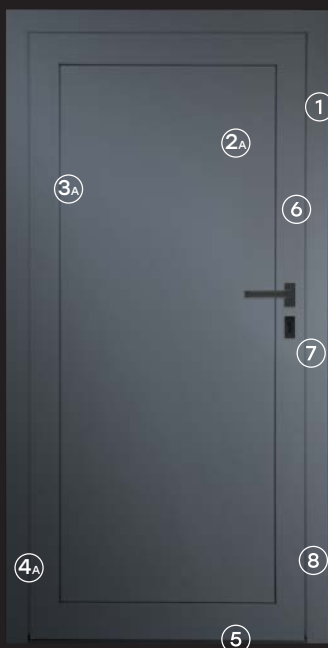

PANEL DOOR

- 1 Door frame based on a thermally insulated system sections with a construction depth of 70 to 95 mm.
- 2 Door panel filled with hardened polyurethane foam PUR or XPS, with high thermal insulation. Available in one-sided or double-sided aligned version, in many designs.
- 3 Decorative millings or optional stainless steel application aligned on one side or both sides.
- 4 Door hinges in a style that takes into account the latest trends. Available with roller or concealed hinges.
- 5 Low aluminum threshold with thermal insert and seal.
- 6 Automatic lock access control via numeric keypad, proximity reader, fingerprint reader, remote control or smart connect.
- 7 Class A or C door insert, optionally in a one key system.
- 8 Multipoint locking system. Available in automatic version.