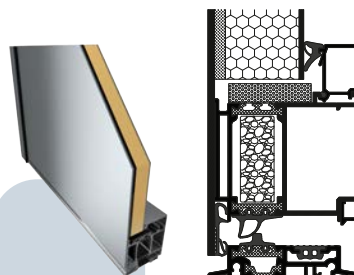

PANEL DOOR

- 1 Door frame based on a thermally insulated system sections with a construction depth of 70 to 95 mm.
- 2 Door panel filled with hardened polyurethane foam PUR or XPS, with high thermal insulation. Available in one-sided or double-sided aligned version, in many designs.
- 3 Decorative millings or optional stainless steel application aligned on one side or both sides.
- 4 Door hinges in a style that takes into account the latest trends. Available with roller or concealed hinges.
- 5 Low aluminum threshold with thermal insert and seal.
- 6 Automatic lock access control via numeric keypad, proximity reader, fingerprint reader, remote control or smart connect.
- 7 Class A or C door insert, optionally in a one key system.
- 8 Multipoint locking system. Available in automatic version.

MB-86N ALUPROF

Thermal insulation	Ud from 0,80 W/m²K
Air permeability	Class 3
Water tightness	Class E900
Wind load resistance	Class C5/B5
Installation depth	77 mm

AS 75 ALURON

Thermal insulation	Ud from 0,85 W/m²K
Air permeability	Class 4
Water tightness	Class E1200
Wind load resistance	Class C2
Installation depth	75 mm

SECTIONS OF PANEL DOORS

ALIGNED ON BOTH SIDES

The panel is glued to both sides of the door leaf.

ALIGNED ON ONE SIDE

The panel is glued to the outside of the door leaf.

INSERT PANEL

The profile is visible from both sides of the door leaf.