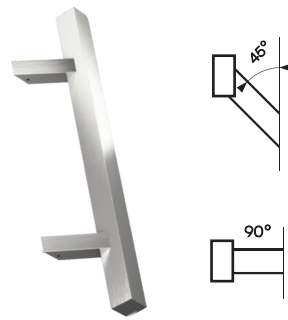

STRUCTURE TYPES

Scan the QR code and check our full range of colours

*Additional colours are outside the standard price list; please contact us for details.

PULLS

A designer door element that perfectly matches modern construction. It comes in various lengths and shapes. In a double-sided version or in combination with a handle inside. As an additional option, it can be equipped with a fingerprint reader.

PULL SS

DIA. **32 MM**
ANGLE BRACE: **45° OR 90°**
MATERIAL: **STAINLESS STEEL / STAINLESS STEEL RAL 9005**
LENGTH: **500 / 580 / 600 / 650 / 800 / 1000 / 1200 / 1400 / 1600 / 1800**

PULL KW

PROFILE: **RECTANGULAR 35x35 MM**
ANGLE BRACE: **45° OR 90°**
MATERIAL: **STAINLESS STEEL / STAINLESS STEEL RAL 9005**
LENGTH: **500 / 650 / 800 / 1000 / 1200 / 1400 / 1600 / 1800**

PULL WB

DIA. **32 MM**
MATERIAL: **STAINLESS STEEL**
LENGTH: **519 / 802**

PULL CW

DIA. **32 MM**
MATERIAL: **STAINLESS STEEL**
LENGTH: **500 / 650 / 800 / 1400 / 1800**

PULL PROFILO-C

PROFILE: **RECTANGULAR**
MATERIAL: **STAINLESS STEEL / STAINLESS STEEL RAL 9005**
LENGTH: **FULL HEIGHT**