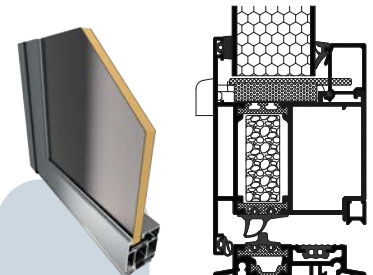

SECTIONS OF PANEL DOORS

ALIGNED ON BOTH SIDES

The panel is glued to both sides of the door leaf.

ALIGNED ON ONE SIDE

The panel is glued to the outside of the door leaf.

INSERT PANEL

The profile is visible from both sides of the door leaf.

STANDARD SET OF PANEL DOORS

PULL P10

MATERIAL: STAINLESS STEEL
Ø 30
600/800/1000/1200mm

RING ESCUTCHEON PLATE

MATERIAL: STAINLESS STEEL

ROLLER HINGES

IN THE COLOUR OF DOORS
EXCLUDING WOOD-LIKE
FINISHES

HANDLES PURE INOX INSIDE/OUTSIDE